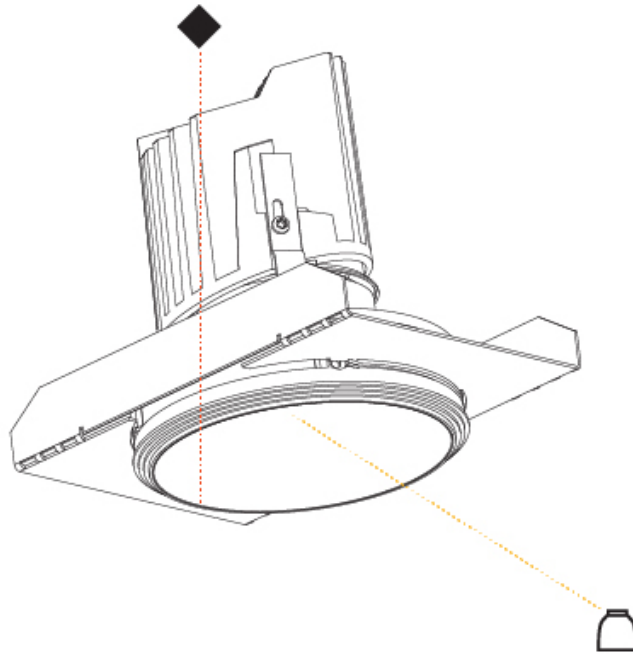

BIONIQ ROUND SEMI ADJUSTABLE TRIMLESS

A35528-

PROJECT

TYPE

SPECIFIER

QUANTITY

DATE

A